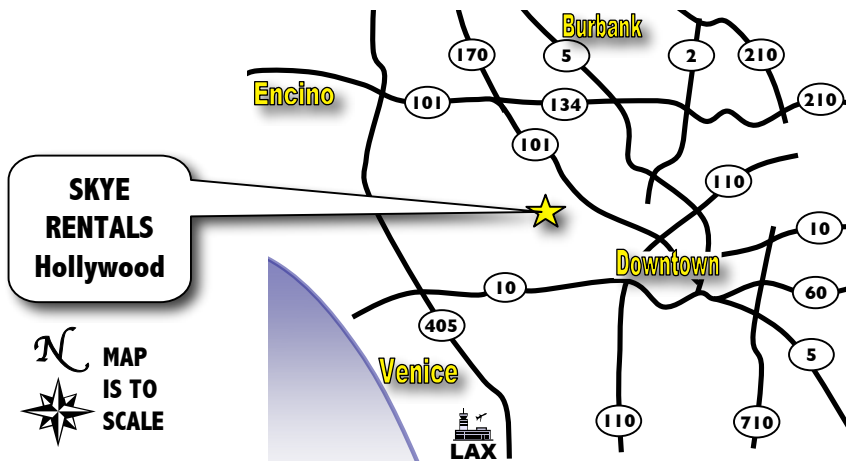

From THE VALLEY

1. 101 HOLLYWOOD FWY SOUTH
2. EXIT HIGHLAND AVE
3. Merge onto HIGHLAND AVE southbound from the offramp
4. Go south 1.9 Miles, go past Santa Monica Blvd and TURN RIGHT onto ROMAIN ST westbound
5. Go one block and TURN RIGHT onto MANSFIELD northbound
6. Immediately TURN RIGHT into the SKYE RENTALS LOT on the northeast corner of Mansfield at Romaine St
7. Please follow signs for Pick Up / Drop Off

From DOWNTOWN

1. 101 HOLLYWOOD FWY NORTH
2. Exit SANTA MONICA BLVD
3. From the offramp TURN LEFT onto SANTA MONICA BLVD westbound
4. Travel west 2.0 Miles, go past Highland Ave and TURN LEFT onto MANSFIELD southbound
5. Turn LEFT into the SKYE RENTALS LOT on the northeast corner of Mansfield at Romaine St
6. Please follow signs for Pick Up / Drop Off

[NOTE: in the event of heavy traffic at Santa Monica Blvd and Mansfield, it may be easier to go one block west of Mansfield to Orange, where there is a traffic light. Turn LEFT at Orange, LEFT again at Romaine, LEFT again at Mansfield and then RIGHT into the Skye Lot]

1016 N. Mansfield Ave., Hollywood, CA 90038
323.462.5934 Phone • 323.462.5935 Fax
626.688.0409 Emergency